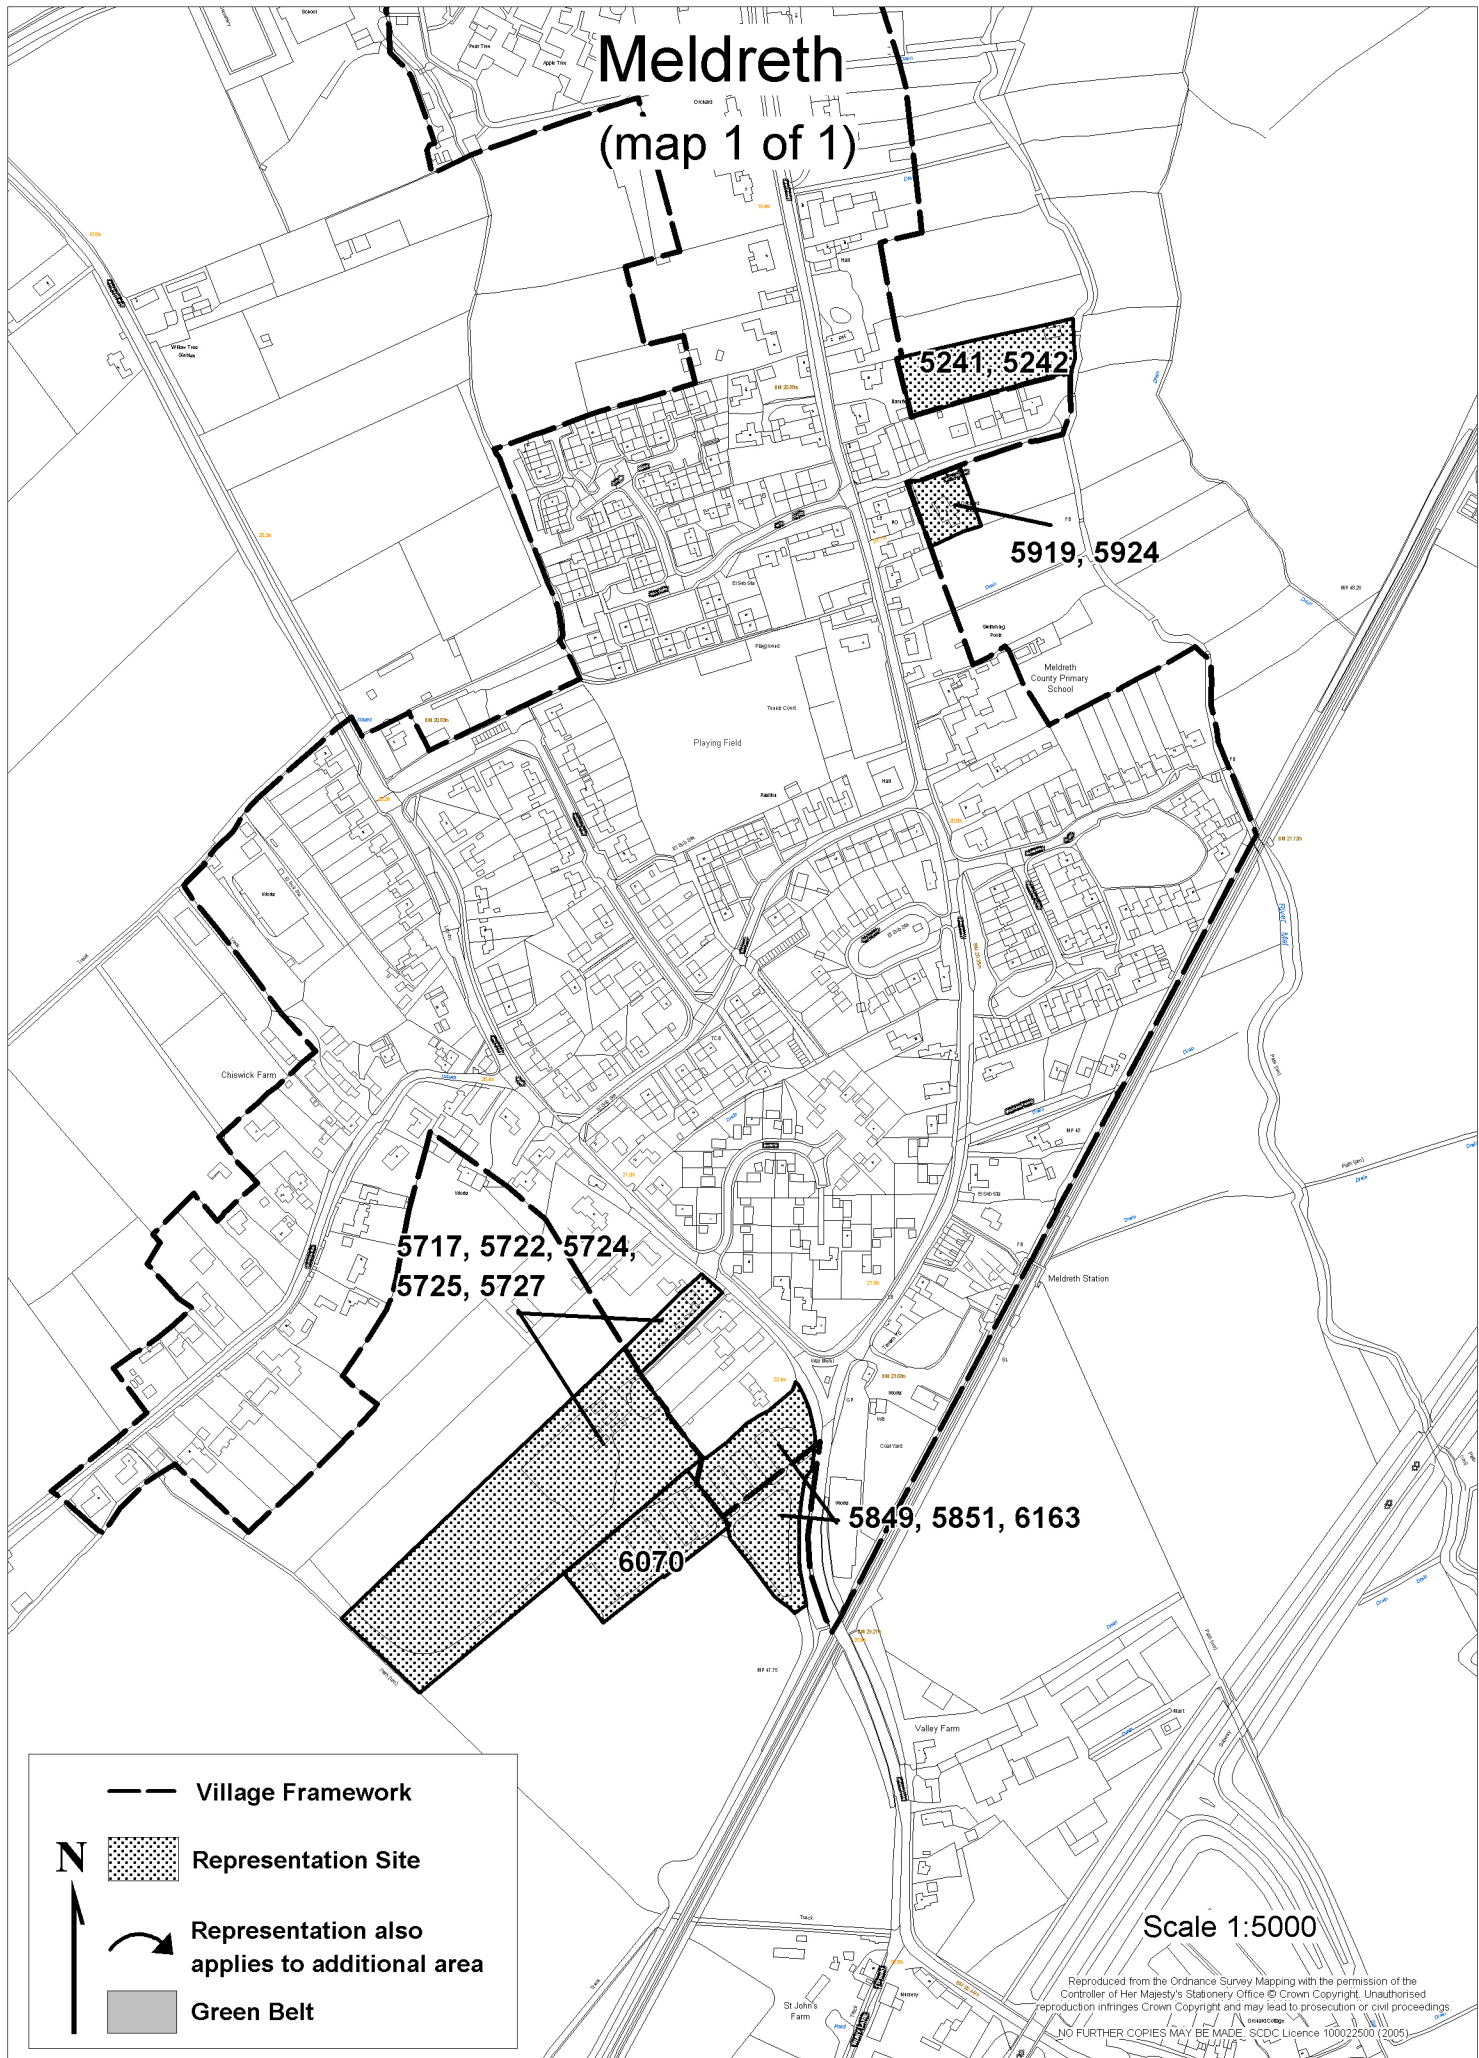

Meldreth

(map 1 of 1)

Village Framework
 Representation Site
 Green Belt
 N
 Representation also applies to additional area

Scale 1:5000